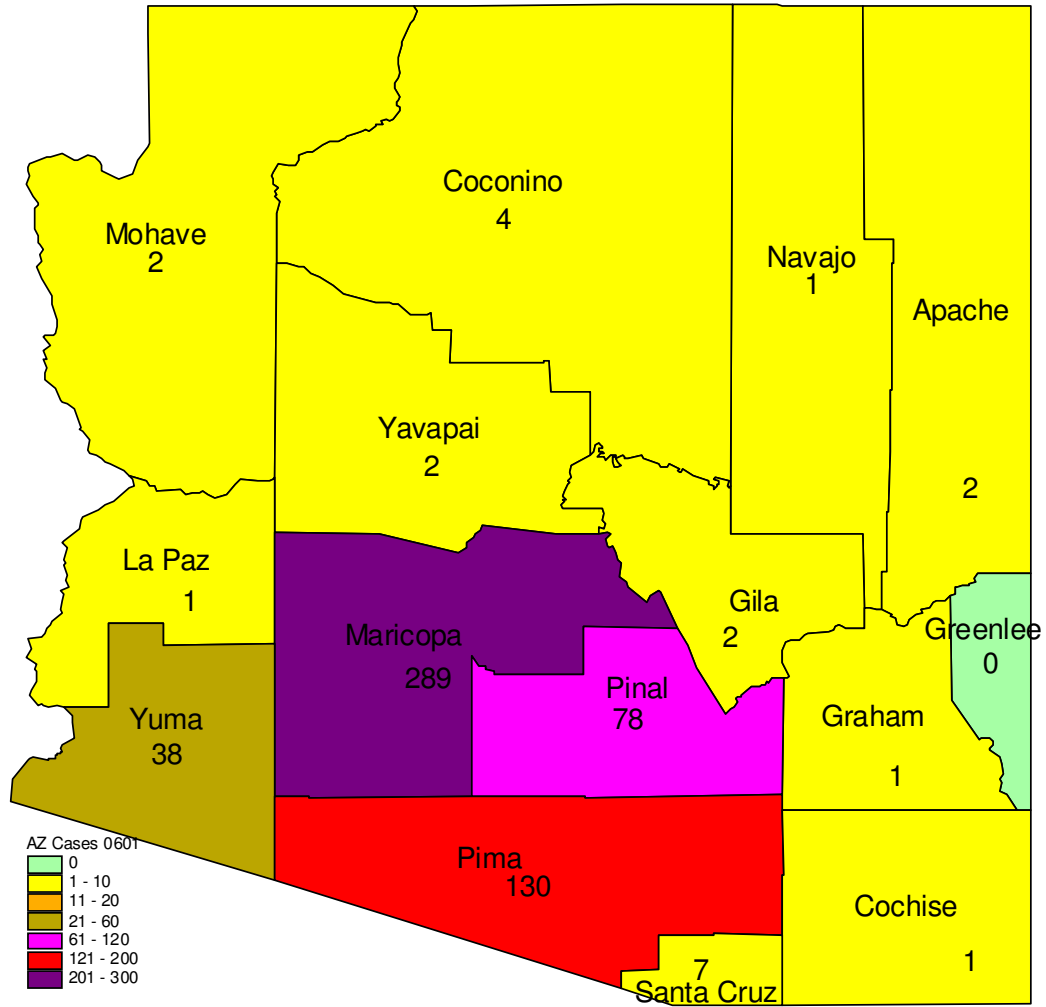

Confirmed H1N1 Influenza Cases in Arizona - 558 Cases in 14 Counties, 4 Deaths 6/01/09
(Data compiled from www.azdhs.gov/flu/h1n1)

Map Produced by Dr. Xiaohui Zhang , Scientific Technologies Corp. www.stchome.com