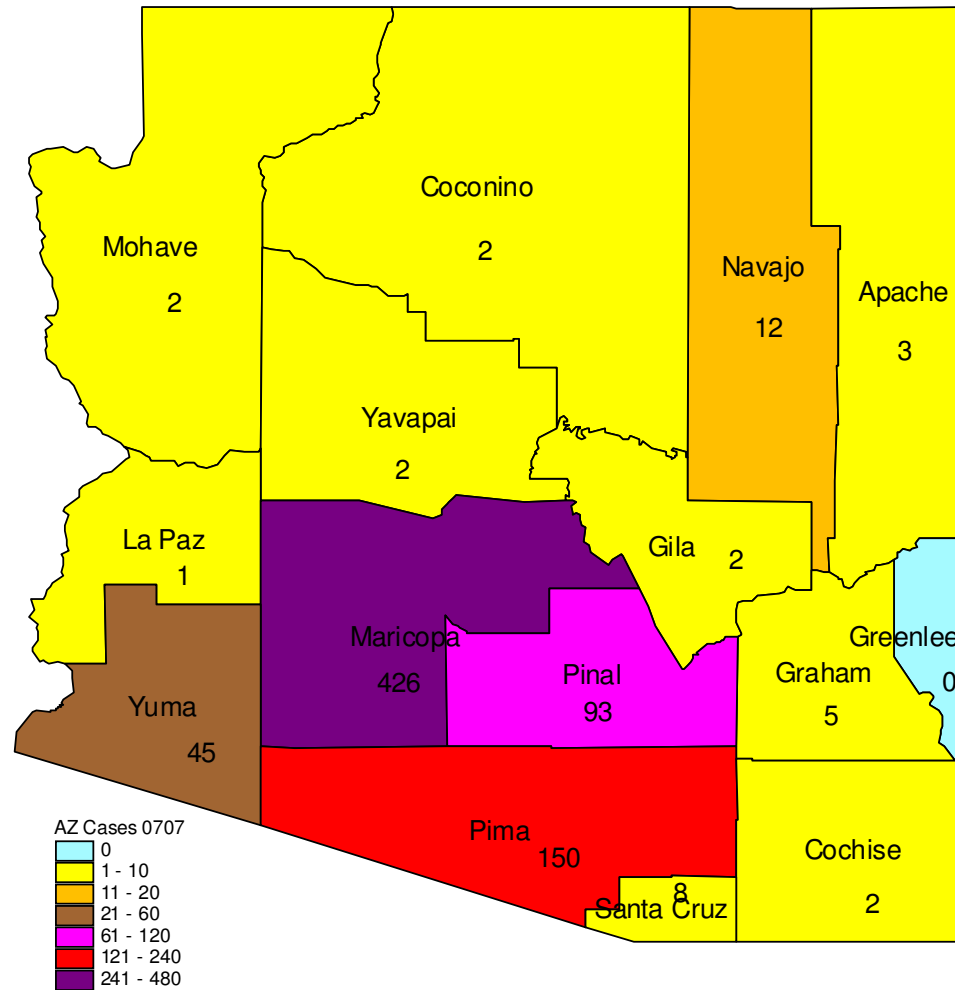

Confirmed H1N1 Influenza Cases in Arizona - 947 Cases in 14 Counties, 15 Deaths 7/22/09
(Data compiled from www.azdhs.gov/flu/h1n1)

Map Produced by Dr. Xiaohui Zhang , Scientific Technologies Corp. www.stchome.com

Confirmed H1N1 Influenza Cases in Arizona - 762 Cases in 14 Counties, 11 Deaths 7/07/09
(Data compiled from www.azdhs.gov/flu/h1n1)

Map Produced by Dr. Xiaohui Zhang , Scientific Technologies Corp. www.stchome.com

Confirmed H1N1 Influenza Cases in Arizona - 761 Cases in 14 Counties, 10 Deaths 7/01/09
(Data compiled from www.azdhs.gov/flu/h1n1)

Confirmed H1N1 Influenza Cases in Arizona - 729 Cases in 14 Counties, 8 Deaths 6/24/09
(Data compiled from www.azdhs.gov/flu/h1n1)