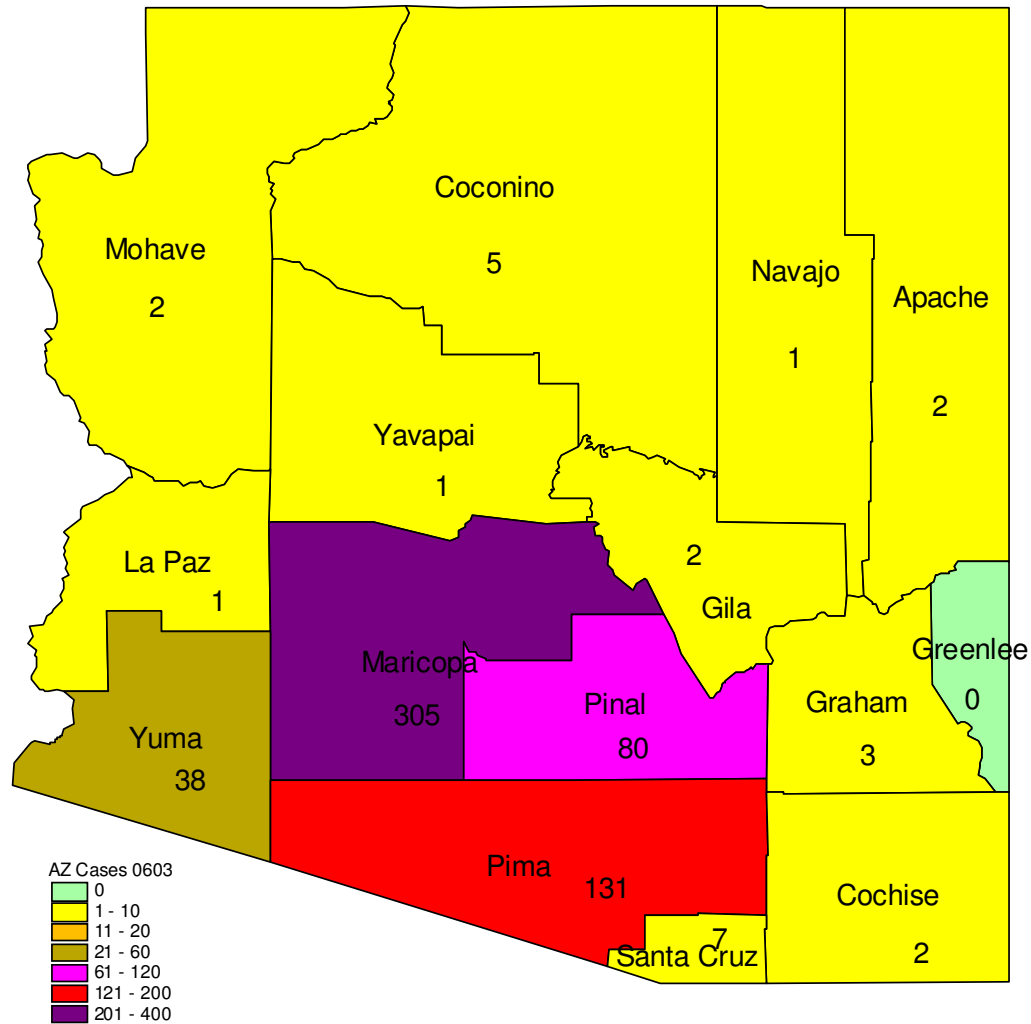

Confirmed H1N1 Influenza Cases in Arizona - 580 Cases in 14 Counties, 4 Deaths 6/04/09
(Data compiled from www.azdhs.gov/flu/h1n1)

Map Produced by Dr. Xiaohui Zhang , Scientific Technologies Corp. www.stchome.com