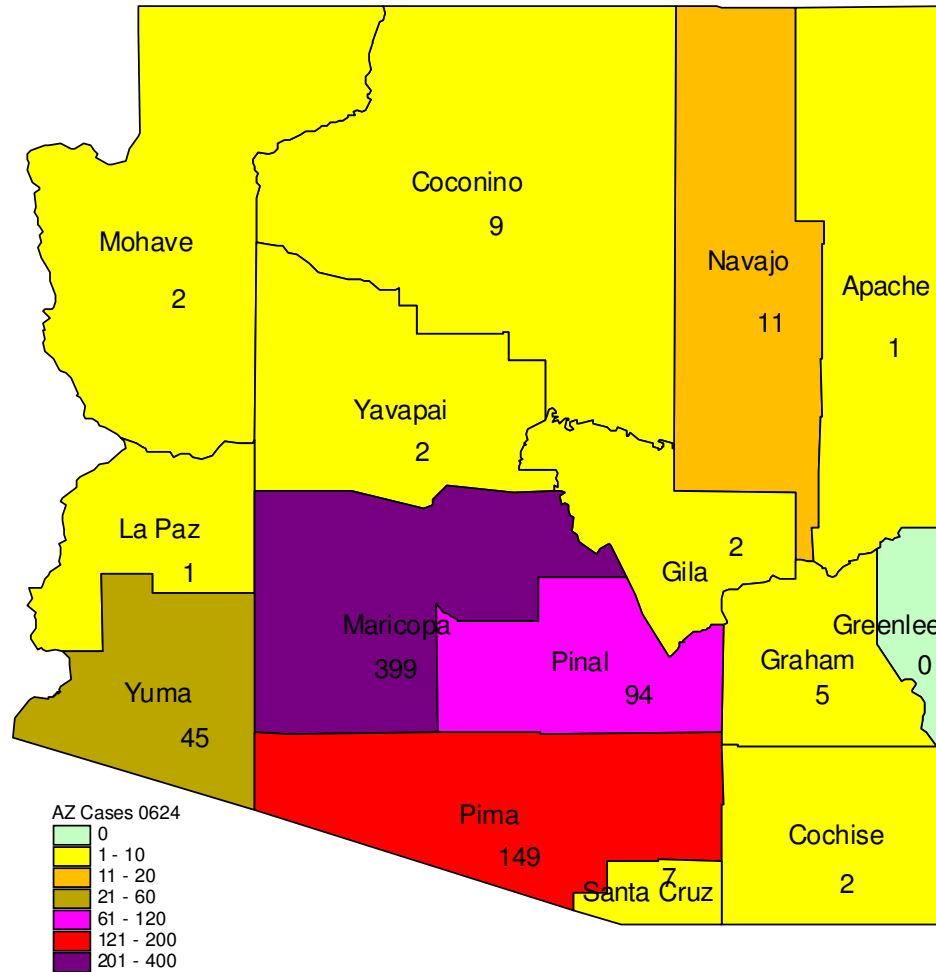

Confirmed H1N1 Influenza Cases in Arizona - 947 Cases in 14 Counties, 15 Deaths 7/22/09
(Data compiled from www.azdhs.gov/flu/h1n1)

Map Produced by Dr. Xiaohui Zhang , Scientific Technologies Corp. www.stchome.com

Confirmed H1N1 Influenza Cases in Arizona - 762 Cases in 14 Counties, 11 Deaths 7/07/09
(Data compiled from www.azdhs.gov/flu/h1n1)

Map Produced by Dr. Xiaohui Zhang , Scientific Technologies Corp. www.stchome.com

Confirmed H1N1 Influenza Cases in Arizona - 761 Cases in 14 Counties, 10 Deaths 7/01/09
(Data compiled from www.azdhs.gov/flu/h1n1)

Confirmed H1N1 Influenza Cases in Arizona - 729 Cases in 14 Counties, 8 Deaths 6/24/09
(Data compiled from www.azdhs.gov/flu/h1n1)