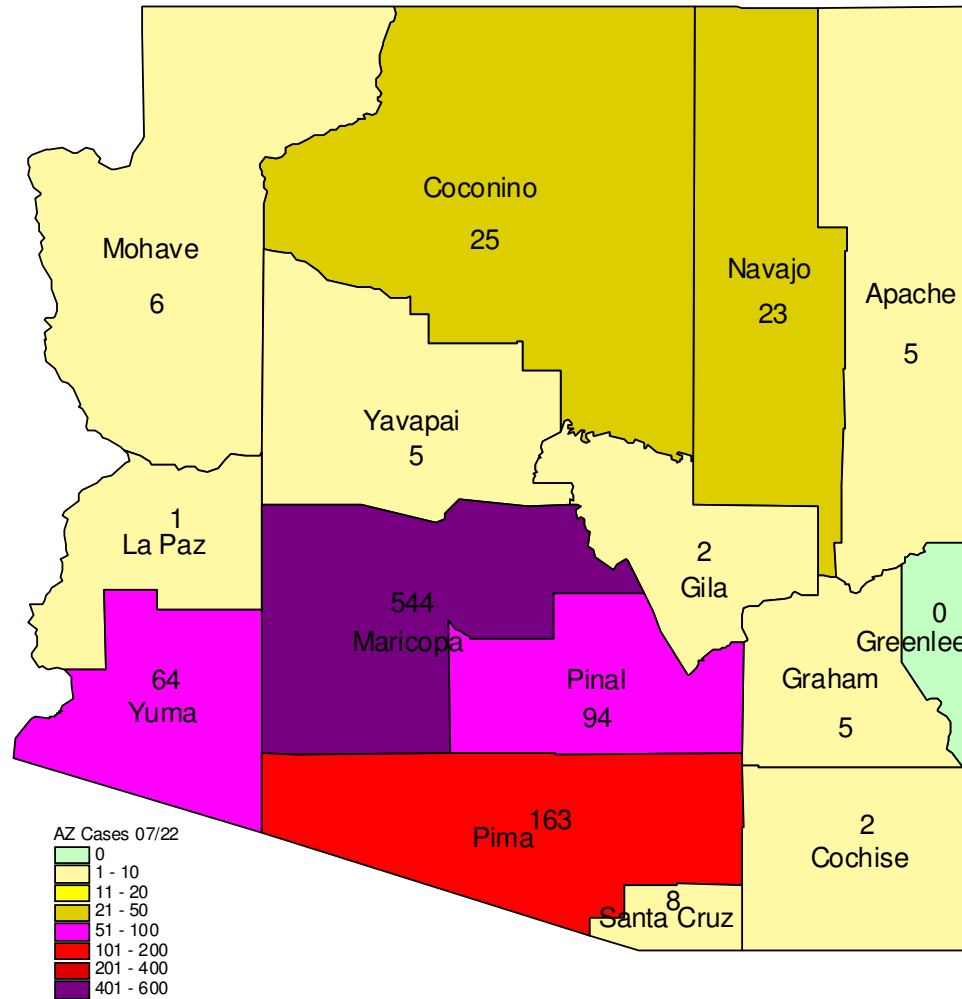

Confirmed H1N1 Influenza Cases in Arizona - 947 Cases in 14 Counties, 15 Deaths 7/22/09
(Data compiled from www.azdhs.gov/flu/h1n1)

Map Produced by Dr. Xiaohui Zhang , Scientific Technologies Corp. www.stchome.com

Confirmed H1N1 Influenza Cases in Arizona - 762 Cases in 14 Counties, 11 Deaths 7/07/09
(Data compiled from www.azdhs.gov/flu/h1n1)

Map Produced by Dr. Xiaohui Zhang , Scientific Technologies Corp. www.stchome.com

Confirmed H1N1 Influenza Cases in Arizona - 761 Cases in 14 Counties, 10 Deaths 7/01/09
(Data compiled from www.azdhs.gov/flu/h1n1)

Confirmed H1N1 Influenza Cases in Arizona - 729 Cases in 14 Counties, 8 Deaths 6/24/09
(Data compiled from www.azdhs.gov/flu/h1n1)