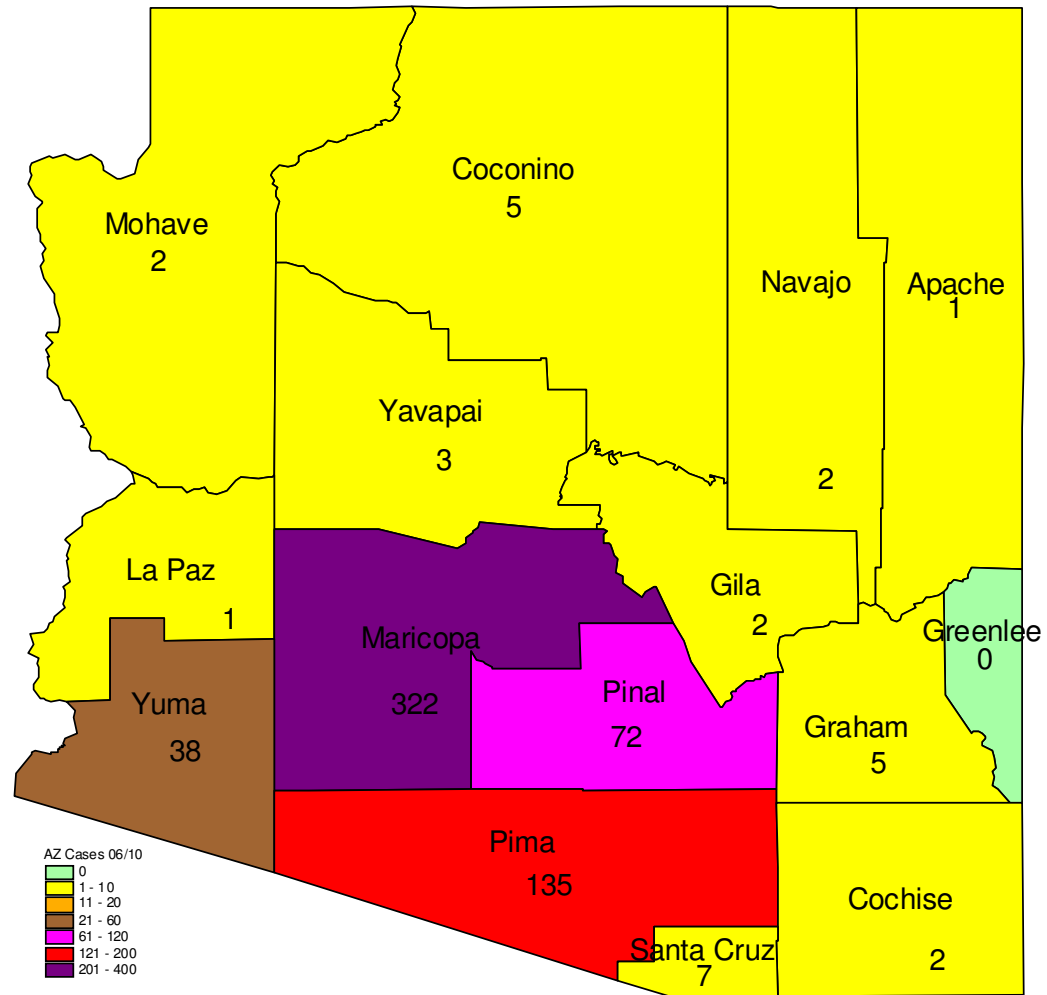

Confirmed H1N1 Influenza Cases in Arizona - 597 Cases in 14 Counties, 6 Deaths 6/10/09
(Data compiled from www.azdhs.gov/flu/h1n1)

Map Produced by Dr. Xiaohui Zhang , Scientific Technologies Corp. www.stchome.com