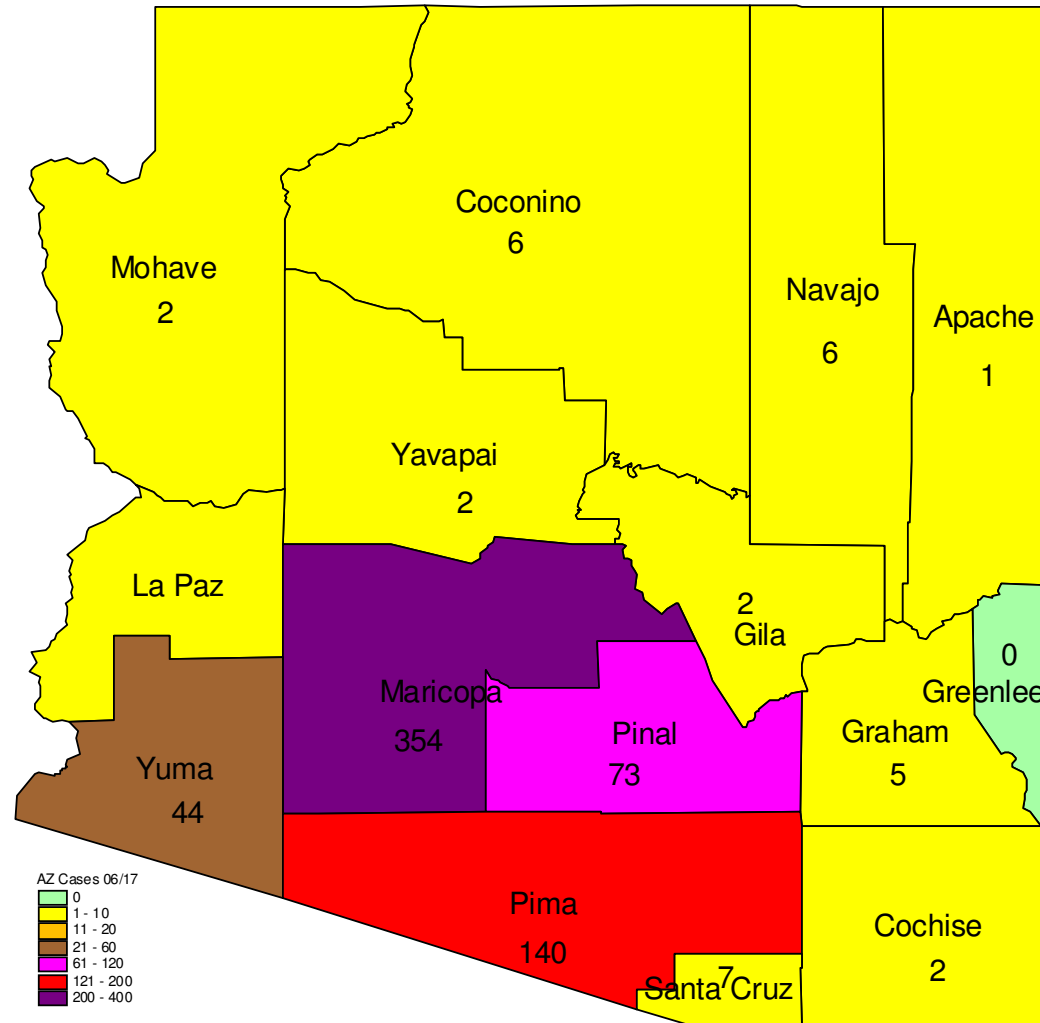

Confirmed H1N1 Influenza Cases in Arizona - 947 Cases in 14 Counties, 15 Deaths 7/22/09
(Data compiled from www.azdhs.gov/flu/h1n1)

Map Produced by Dr. Xiaohui Zhang , Scientific Technologies Corp. www.stchome.com

Confirmed H1N1 Influenza Cases in Arizona - 762 Cases in 14 Counties, 11 Deaths 7/07/09
(Data compiled from www.azdhs.gov/flu/h1n1)

Map Produced by Dr. Xiaohui Zhang , Scientific Technologies Corp. www.stchome.com

Confirmed H1N1 Influenza Cases in Arizona - 761 Cases in 14 Counties, 10 Deaths 7/01/09
(Data compiled from www.azdhs.gov/flu/h1n1)

Confirmed H1N1 Influenza Cases in Arizona - 729 Cases in 14 Counties, 8 Deaths 6/24/09
(Data compiled from www.azdhs.gov/flu/h1n1)

Map Produced by Dr. Xiaohui Zhang , Scientific Technologies Corp. www.stchome.com

Confirmed H1N1 Influenza Cases in Arizona - 645 Cases in 14 Counties, 7 Deaths 6/17/09
(Data compiled from www.azdhs.gov/flu/h1n1)