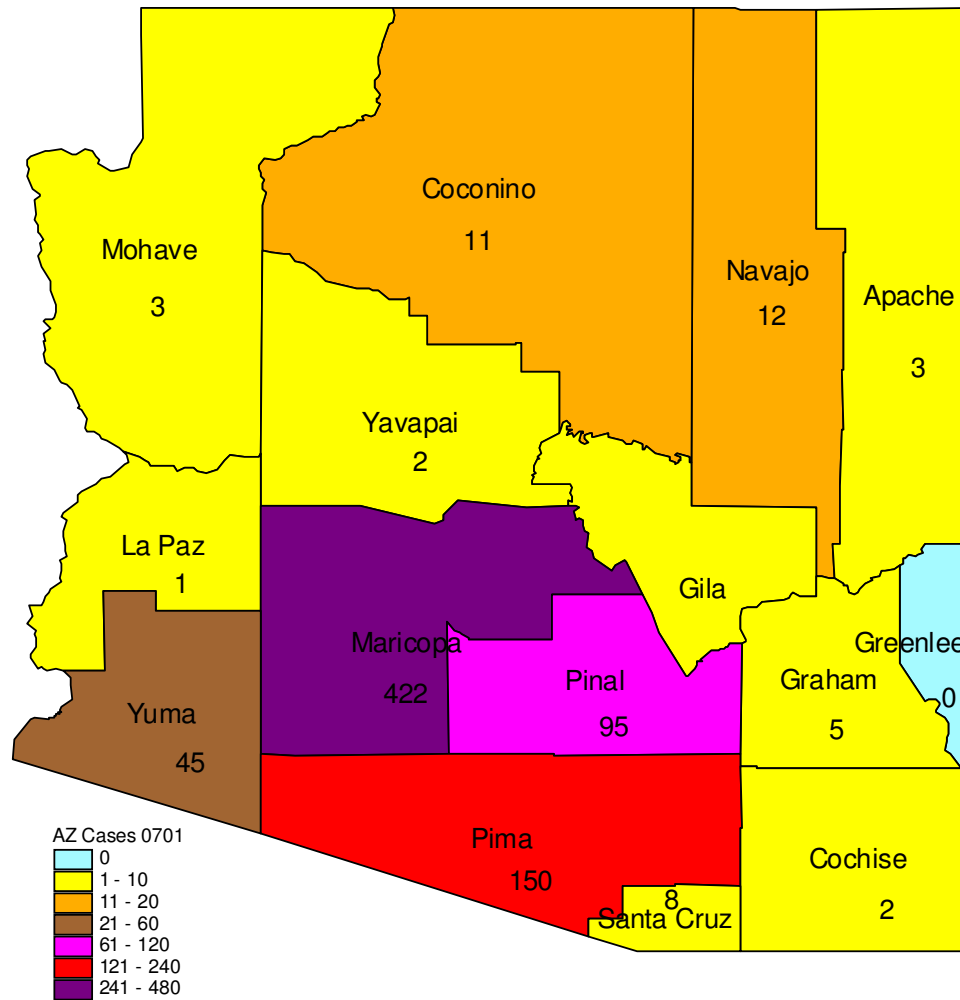

Confirmed H1N1 Influenza Cases in Arizona - 947 Cases in 14 Counties, 15 Deaths 7/22/09
(Data compiled from www.azdhs.gov/flu/h1n1)

Map Produced by Dr. Xiaohui Zhang , Scientific Technologies Corp. www.stchome.com

Confirmed H1N1 Influenza Cases in Arizona - 762 Cases in 14 Counties, 11 Deaths 7/07/09
(Data compiled from www.azdhs.gov/flu/h1n1)

Map Produced by Dr. Xiaohui Zhang , Scientific Technologies Corp. www.stchome.com

Confirmed H1N1 Influenza Cases in Arizona - 761 Cases in 14 Counties, 10 Deaths 7/01/09
(Data compiled from www.azdhs.gov/flu/h1n1)

Confirmed H1N1 Influenza Cases in Arizona - 729 Cases in 14 Counties, 8 Deaths 6/24/09
(Data compiled from www.azdhs.gov/flu/h1n1)